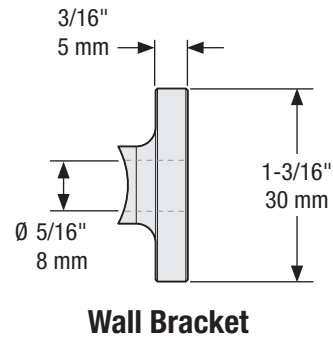

Material: Stainless Steel
Finish: Stainless Steel

Revision	1	DO NOT SCALE	922	N186-962
Date	June 2015	Dimensions are nominal and subject to change.	Family No.	SKU
		©2015 Spectrum Brands, Inc.	Decorative Interior Sliding Door Hardware	
			Description	

- Fasteners: (4) Screw,
1/4" x 3-1/8" Long, Self Tapping
(4) Wall Bracket
(4) Spacer
(2) End Cap

Track

Revision	1	DO NOT SCALE	922	N186-962
Date	June 2015	Dimensions are nominal and subject to change.	Family No.	SKU
		©2015 Spectrum Brands, Inc.	Decorative Interior Sliding Door Hardware	
			Description	

Fasteners: (2) Hex Screw,
M6 x 1-3/16" Long, Countersunk
(2) Nut, M6 x 1" Long
(1) Anti-Rise Pin
(1) Hex Screw,
M6 x 15/32" Long, Countersunk

Hanger

Revision	1	DO NOT SCALE	922	N186-962
Date	June 2015	Dimensions are nominal and subject to change.	Family No.	SKU
		©2015 Spectrum Brands, Inc.	Decorative Interior Sliding Door Hardware	
			Description	

Ø 5/16"
8 mm

Door Stop

Fasteners: (1) Set Screw,
5/16" x 5/16" Long

Revision	1	DO NOT SCALE	Family No.	922	SKU	N186-962
Date	June 2015	Dimensions are nominal and subject to change.	Decorative Interior Sliding Door Hardware			
		©2015 Spectrum Brands, Inc.	Description			