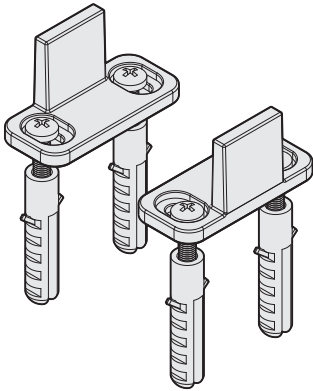

- Fasteners: (4) Screw,
1/4" x 3-1/8" Long, Self Tapping
(4) Wall Bracket
(4) Spacer
(2) End Cap

Track

Revision	1	DO NOT SCALE	922	N186-962
Date	June 2015	Dimensions are nominal and subject to change.	Family No.	SKU
		©2015 Spectrum Brands, Inc.	Decorative Interior Sliding Door Hardware	
			Description	

Fasteners: (2) Hex Screw,
M6 x 1-3/16" Long, Countersunk
(2) Nut, M6 x 1" Long
(1) Anti-Rise Pin
(1) Hex Screw,
M6 x 15/32" Long, Countersunk

Hanger

Revision	1	DO NOT SCALE	922	N186-962
Date	June 2015	Dimensions are nominal and subject to change.	Family No.	SKU
		©2015 Spectrum Brands, Inc.	Decorative Interior Sliding Door Hardware	
			Description	

Ø 5/16"
8 mm

Door Stop

Fasteners: (1) Set Screw,
5/16" x 5/16" Long

Revision	1	DO NOT SCALE	Family No.	922	SKU	N186-962
Date	June 2015	Dimensions are nominal and subject to change.	Decorative Interior Sliding Door Hardware			
		©2015 Spectrum Brands, Inc.	Description			

Fasteners: (4) Phillips Screw,
5/32" x 1" Long, Self Tapping
(4) Anchor, 5/16", Plastic

Double Floor Guide

Revision	1	DO NOT SCALE	922	N186-962
Date	June 2015	Dimensions are nominal and subject to change.	Family No.	SKU
		©2015 Spectrum Brands, Inc.	Decorative Interior Sliding Door Hardware	
			Description	