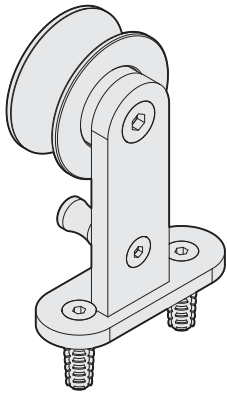

Material: Stainless Steel
Finish: Stainless Steel

Revision	1	DO NOT SCALE	922	N186-962
Date	June 2015	Dimensions are nominal and subject to change.	Family No.	SKU
		©2015 Spectrum Brands, Inc.	Decorative Interior Sliding Door Hardware	
			Description	

- Fasteners: (4) Screw,
1/4" x 3-1/8" Long, Self Tapping
(4) Wall Bracket
(4) Spacer
(2) End Cap

Track

Revision	1	DO NOT SCALE	922	N186-962
Date	June 2015	Dimensions are nominal and subject to change.	Family No.	SKU
		©2015 Spectrum Brands, Inc.	Decorative Interior Sliding Door Hardware	
			Description	

Fasteners: (2) Hex Screw,
M6 x 1-3/16" Long, Countersunk
(2) Nut, M6 x 1" Long
(1) Anti-Rise Pin
(1) Hex Screw,
M6 x 15/32" Long, Countersunk

Hanger

Revision	1	DO NOT SCALE	922	N186-962
Date	June 2015	Dimensions are nominal and subject to change.	Family No.	SKU
		©2015 Spectrum Brands, Inc.	Decorative Interior Sliding Door Hardware	
			Description	

Ø 5/16"
8 mm

Door Stop

Fasteners: (1) Set Screw,
5/16" x 5/16" Long

Revision	1	DO NOT SCALE	Family No.	922	SKU	N186-962
Date	June 2015	Dimensions are nominal and subject to change.	Decorative Interior Sliding Door Hardware			
		©2015 Spectrum Brands, Inc.	Description			