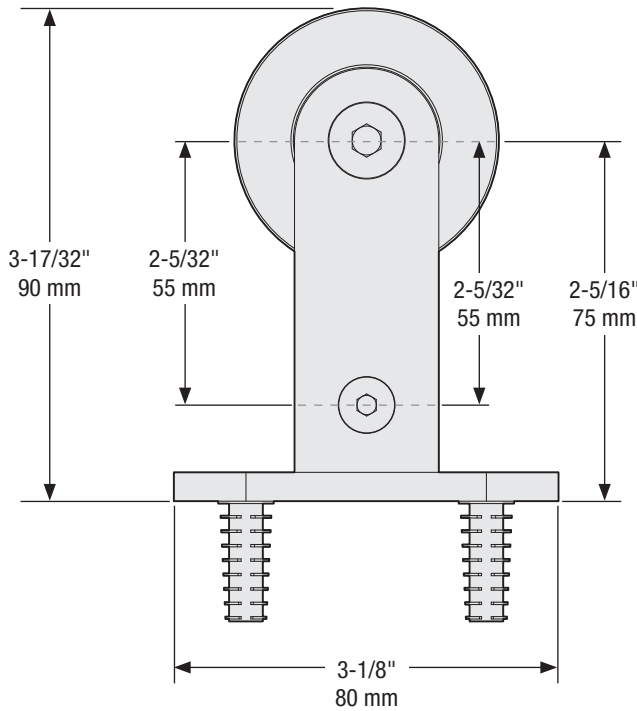

- Fasteners: (4) Screw,
1/4" x 3-1/8" Long, Self Tapping
(4) Wall Bracket
(4) Spacer
(2) End Cap

Track

Revision	1	DO NOT SCALE	922	N186-962
Date	June 2015	Dimensions are nominal and subject to change.	Family No.	SKU
		©2015 Spectrum Brands, Inc.	Decorative Interior Sliding Door Hardware	
			Description	

Fasteners: (2) Hex Screw,
M6 x 1-3/16" Long, Countersunk
(2) Nut, M6 x 1" Long
(1) Anti-Rise Pin
(1) Hex Screw,
M6 x 15/32" Long, Countersunk

Hanger

Revision	1	DO NOT SCALE	922	N186-962
Date	June 2015	Dimensions are nominal and subject to change.	Family No.	SKU
		©2015 Spectrum Brands, Inc.	Decorative Interior Sliding Door Hardware	
			Description	

Ø 5/16"
8 mm

Door Stop

Fasteners: (1) Set Screw,
5/16" x 5/16" Long

Revision	1	DO NOT SCALE	Family No.	922	SKU	N186-962
Date	June 2015	Dimensions are nominal and subject to change.	Decorative Interior Sliding Door Hardware			
		©2015 Spectrum Brands, Inc.	Description			

Fasteners: (4) Phillips Screw,
5/32" x 1" Long, Self Tapping
(4) Anchor, 5/16", Plastic

Double Floor Guide

Revision	1	DO NOT SCALE	922	N186-962
Date	June 2015	Dimensions are nominal and subject to change.	Family No.	SKU
		©2015 Spectrum Brands, Inc.	Decorative Interior Sliding Door Hardware	
			Description	