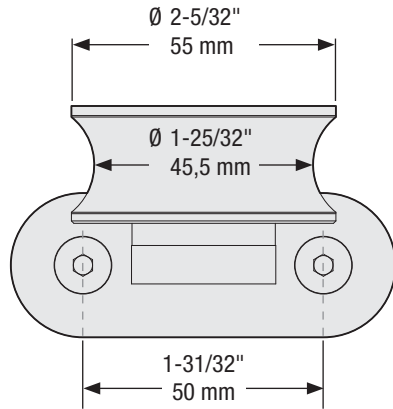

Material: Stainless Steel
Finish: Stainless Steel

Revision	1	DO NOT SCALE	922	N186-962
Date	June 2015	Dimensions are nominal and subject to change.	Family No.	SKU
		©2015 Spectrum Brands, Inc.	Decorative Interior Sliding Door Hardware	
			Description	

- Fasteners: (4) Screw,
1/4" x 3-1/8" Long, Self Tapping
(4) Wall Bracket
(4) Spacer
(2) End Cap

Track

Revision	1	DO NOT SCALE	922	N186-962
Date	June 2015	Dimensions are nominal and subject to change.	Family No.	SKU
		©2015 Spectrum Brands, Inc.	Decorative Interior Sliding Door Hardware	
			Description	

Fasteners: (2) Hex Screw,
M6 x 1-3/16" Long, Countersunk
(2) Nut, M6 x 1" Long
(1) Anti-Rise Pin
(1) Hex Screw,
M6 x 15/32" Long, Countersunk

Hanger

Revision	1	DO NOT SCALE	922	N186-962
Date	June 2015	Dimensions are nominal and subject to change.	Family No.	SKU
		©2015 Spectrum Brands, Inc.	Decorative Interior Sliding Door Hardware	
			Description	

Ø 5/16"
8 mm

Door Stop

Fasteners: (1) Set Screw,
5/16" x 5/16" Long

Revision	1	DO NOT SCALE	Family No.	922	SKU	N186-962
Date	June 2015	Dimensions are nominal and subject to change.	Decorative Interior Sliding Door Hardware			
		©2015 Spectrum Brands, Inc.	Description			