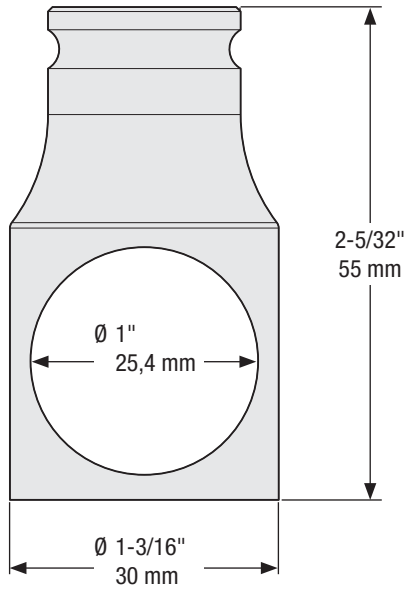

- Fasteners: (4) Screw,
1/4" x 3-1/8" Long, Self Tapping
(4) Wall Bracket
(4) Spacer
(2) End Cap

Track

Revision	1	DO NOT SCALE	922	N186-962
Date	June 2015	Dimensions are nominal and subject to change.	Family No.	SKU
		©2015 Spectrum Brands, Inc.	Decorative Interior Sliding Door Hardware	
			Description	

Fasteners: (2) Hex Screw,
M6 x 1-3/16" Long, Countersunk
(2) Nut, M6 x 1" Long
(1) Anti-Rise Pin
(1) Hex Screw,
M6 x 15/32" Long, Countersunk

Hanger

Revision	1	DO NOT SCALE	922	N186-962
Date	June 2015	Dimensions are nominal and subject to change.	Family No.	SKU
		©2015 Spectrum Brands, Inc.	Decorative Interior Sliding Door Hardware	
			Description	

Ø 5/16"
8 mm

Door Stop

Fasteners: (1) Set Screw,
5/16" x 5/16" Long

Revision	1	DO NOT SCALE	Family No.	922	SKU	N186-962
Date	June 2015	Dimensions are nominal and subject to change.	Decorative Interior Sliding Door Hardware			
		©2015 Spectrum Brands, Inc.	Description			

Fasteners: (4) Phillips Screw,
5/32" x 1" Long, Self Tapping
(4) Anchor, 5/16", Plastic

Double Floor Guide

Revision	1	DO NOT SCALE	922	N186-962
Date	June 2015	Dimensions are nominal and subject to change.	Family No.	SKU
		©2015 Spectrum Brands, Inc.	Decorative Interior Sliding Door Hardware	
			Description	