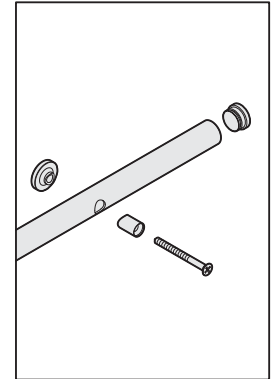

Material: Stainless Steel
Finish: Stainless Steel

Revision	1	DO NOT SCALE	922	N186-962
Date	June 2015	Dimensions are nominal and subject to change.	Family No.	SKU
		©2015 Spectrum Brands, Inc.	Decorative Interior Sliding Door Hardware	
			Description	

- Fasteners: (4) Screw,
1/4" x 3-1/8" Long, Self Tapping
(4) Wall Bracket
(4) Spacer
(2) End Cap

Track

Revision	1	DO NOT SCALE	922	N186-962
Date	June 2015	Dimensions are nominal and subject to change.	Family No.	SKU
		©2015 Spectrum Brands, Inc.	Decorative Interior Sliding Door Hardware	
			Description	

Fasteners: (2) Hex Screw,
M6 x 1-3/16" Long, Countersunk
(2) Nut, M6 x 1" Long
(1) Anti-Rise Pin
(1) Hex Screw,
M6 x 15/32" Long, Countersunk

Hanger

Revision	1	DO NOT SCALE	922	N186-962
Date	June 2015	Dimensions are nominal and subject to change.	Family No.	SKU
		©2015 Spectrum Brands, Inc.	Decorative Interior Sliding Door Hardware	
			Description	

Ø 5/16"
8 mm

Door Stop

Fasteners: (1) Set Screw,
5/16" x 5/16" Long

Revision	1	DO NOT SCALE	Family No.	922	SKU	N186-962
Date	June 2015	Dimensions are nominal and subject to change.	Decorative Interior Sliding Door Hardware			
		©2015 Spectrum Brands, Inc.	Description			