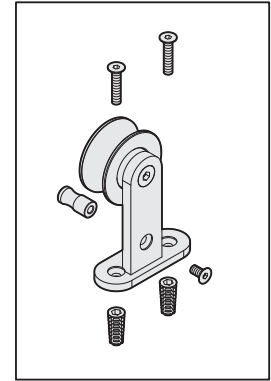

Material: Stainless Steel
Finish: Stainless Steel

Revision	1	DO NOT SCALE	922	N186-962
Date	June 2015	Dimensions are nominal and subject to change.	Family No.	SKU
		©2015 Spectrum Brands, Inc.	Decorative Interior Sliding Door Hardware	
			Description	

- Fasteners: (4) Screw,
1/4" x 3-1/8" Long, Self Tapping
(4) Wall Bracket
(4) Spacer
(2) End Cap

Track

Revision	1	DO NOT SCALE	922	N186-962
Date	June 2015	Dimensions are nominal and subject to change.	Family No.	SKU
		©2015 Spectrum Brands, Inc.	Decorative Interior Sliding Door Hardware	
			Description	

Fasteners: (2) Hex Screw,
M6 x 1-3/16" Long, Countersunk
(2) Nut, M6 x 1" Long
(1) Anti-Rise Pin
(1) Hex Screw,
M6 x 15/32" Long, Countersunk

Hanger

Revision	1	DO NOT SCALE	922	N186-962
Date	June 2015	Dimensions are nominal and subject to change.	Family No.	SKU
		©2015 Spectrum Brands, Inc.	Decorative Interior Sliding Door Hardware	
			Description	

Ø 5/16"
8 mm

Door Stop

Fasteners: (1) Set Screw,
5/16" x 5/16" Long

Revision	1	DO NOT SCALE	Family No.	922	SKU	N186-962
Date	June 2015	Dimensions are nominal and subject to change.	Decorative Interior Sliding Door Hardware			
		©2015 Spectrum Brands, Inc.	Description			