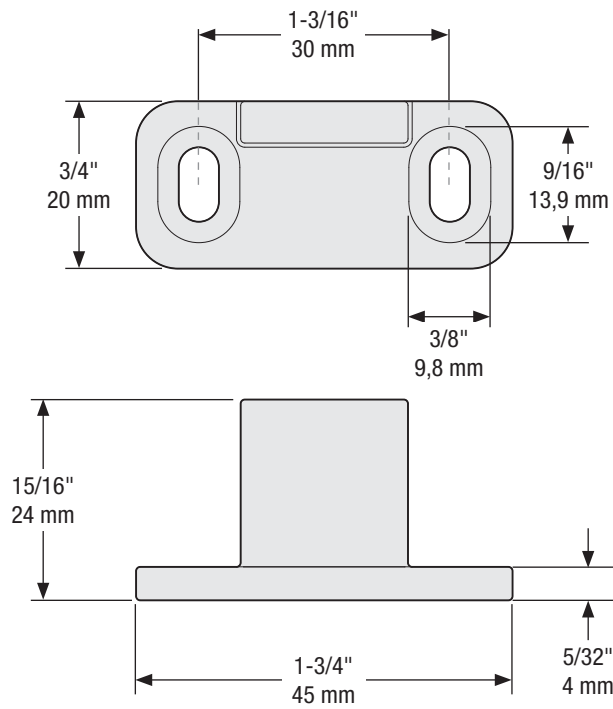

- Fasteners: (4) Screw,
1/4" x 3-1/8" Long, Self Tapping
(4) Wall Bracket
(4) Spacer
(2) End Cap

Track

Revision	1	DO NOT SCALE	922	N186-962
Date	June 2015	Dimensions are nominal and subject to change.	Family No.	SKU
		©2015 Spectrum Brands, Inc.	Decorative Interior Sliding Door Hardware	
			Description	

Fasteners: (2) Hex Screw,
M6 x 1-3/16" Long, Countersunk
(2) Nut, M6 x 1" Long
(1) Anti-Rise Pin
(1) Hex Screw,
M6 x 15/32" Long, Countersunk

Hanger

Revision	1	DO NOT SCALE	922	N186-962
Date	June 2015	Dimensions are nominal and subject to change.	Family No.	SKU
		©2015 Spectrum Brands, Inc.	Decorative Interior Sliding Door Hardware	
			Description	

Ø 5/16"
8 mm

Door Stop

Fasteners: (1) Set Screw,
5/16" x 5/16" Long

Revision	1	DO NOT SCALE	Family No.	922	SKU	N186-962
Date	June 2015	Dimensions are nominal and subject to change.	Decorative Interior Sliding Door Hardware			
		©2015 Spectrum Brands, Inc.	Description			

Fasteners: (4) Phillips Screw,
5/32" x 1" Long, Self Tapping
(4) Anchor, 5/16", Plastic

Double Floor Guide

Revision	1	DO NOT SCALE	922	N186-962
Date	June 2015	Dimensions are nominal and subject to change.	Family No.	SKU
		©2015 Spectrum Brands, Inc.	Decorative Interior Sliding Door Hardware	
			Description	