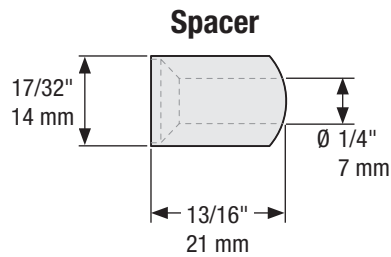

Material: Stainless Steel
Finish: Stainless Steel

Revision	1	DO NOT SCALE	922	N186-962
Date	June 2015	Dimensions are nominal and subject to change.	Family No.	SKU
		©2015 Spectrum Brands, Inc.	Decorative Interior Sliding Door Hardware	
			Description	

- Fasteners: (4) Screw,
1/4" x 3-1/8" Long, Self Tapping
(4) Wall Bracket
(4) Spacer
(2) End Cap

Track

Revision	1	DO NOT SCALE	922	N186-962
Date	June 2015	Dimensions are nominal and subject to change.	Family No.	SKU
		©2015 Spectrum Brands, Inc.	Decorative Interior Sliding Door Hardware	
			Description	

Fasteners: (2) Hex Screw,
M6 x 1-3/16" Long, Countersunk
(2) Nut, M6 x 1" Long
(1) Anti-Rise Pin
(1) Hex Screw,
M6 x 15/32" Long, Countersunk

Hanger

Revision	1	DO NOT SCALE	922	N186-962
Date	June 2015	Dimensions are nominal and subject to change.	Family No.	SKU
		©2015 Spectrum Brands, Inc.	Decorative Interior Sliding Door Hardware	
			Description	

Ø 5/16"
8 mm

Door Stop

Fasteners: (1) Set Screw,
5/16" x 5/16" Long

Revision	1	DO NOT SCALE	Family No.	922	SKU	N186-962
Date	June 2015	Dimensions are nominal and subject to change.	Decorative Interior Sliding Door Hardware			
		©2015 Spectrum Brands, Inc.	Description			