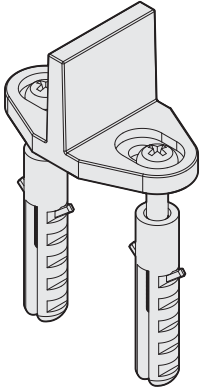

Fasteners: (2) Hex Screw,
M6 x 1-3/16" Long, Countersunk
(2) Nut, M6 x 1" Long
(1) Anti-Rise Pin
(1) Hex Screw,
M6 x 15/32" Long, Countersunk

Hanger

Revision	1	DO NOT SCALE	922	N186-962
Date	June 2015	Dimensions are nominal and subject to change.	Family No.	SKU
		©2015 Spectrum Brands, Inc.	Decorative Interior Sliding Door Hardware	
			Description	

Ø 5/16"
8 mm

Door Stop

Fasteners: (1) Set Screw,
5/16" x 5/16" Long

Revision	1	DO NOT SCALE	Family No.	922	SKU	N186-962
Date	June 2015	Dimensions are nominal and subject to change.	Decorative Interior Sliding Door Hardware			
		©2015 Spectrum Brands, Inc.	Description			

Fasteners: (4) Phillips Screw,
5/32" x 1" Long, Self Tapping
(4) Anchor, 5/16", Plastic

Double Floor Guide

Revision	1	DO NOT SCALE	922	N186-962
Date	June 2015	Dimensions are nominal and subject to change.	Family No.	SKU
		©2015 Spectrum Brands, Inc.	Decorative Interior Sliding Door Hardware	
			Description	

Fasteners: (2) Phillips Screw,
5/32" x 1-3/8" Long, Self Tapping
(2) Anchor, 5/16", Plastic

Single Floor Guide

Revision	1	DO NOT SCALE	922	N186-962
Date	June 2015	Dimensions are nominal and subject to change.	Family No.	SKU
		©2015 Spectrum Brands, Inc.	Decorative Interior Sliding Door Hardware	
			Description	