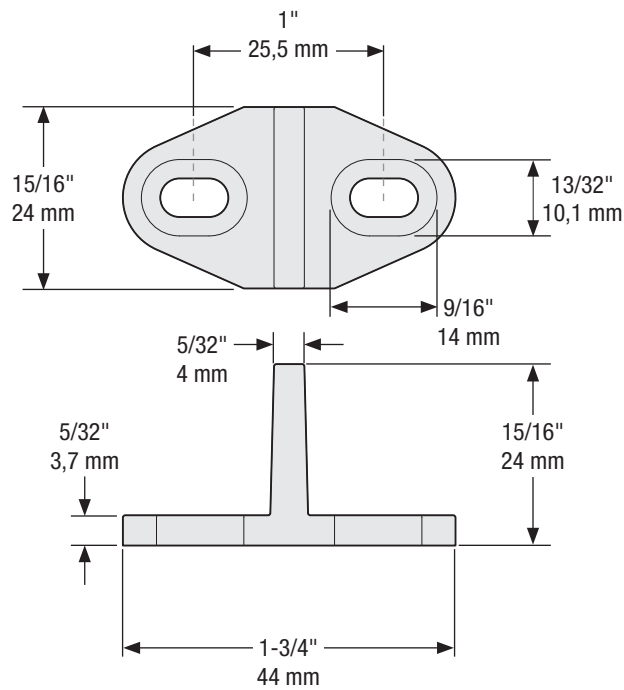

Fasteners: (2) Hex Screw,
M6 x 1-3/16" Long, Countersunk
(2) Nut, M6 x 1" Long
(1) Anti-Rise Pin
(1) Hex Screw,
M6 x 15/32" Long, Countersunk

Hanger

Revision	1	DO NOT SCALE	922	N186-962
Date	June 2015	Dimensions are nominal and subject to change.	Family No.	SKU
		©2015 Spectrum Brands, Inc.	Decorative Interior Sliding Door Hardware	
			Description	

Ø 5/16"
8 mm

Door Stop

Fasteners: (1) Set Screw,
5/16" x 5/16" Long

Revision	1	DO NOT SCALE	Family No.	922	SKU	N186-962
Date	June 2015	Dimensions are nominal and subject to change.	Decorative Interior Sliding Door Hardware			
		©2015 Spectrum Brands, Inc.	Description			

Fasteners: (4) Phillips Screw,
5/32" x 1" Long, Self Tapping
(4) Anchor, 5/16", Plastic

Double Floor Guide

Revision	1	DO NOT SCALE	922	N186-962
Date	June 2015	Dimensions are nominal and subject to change.	Family No.	SKU
		©2015 Spectrum Brands, Inc.	Decorative Interior Sliding Door Hardware	
			Description	

Fasteners: (2) Phillips Screw,
5/32" x 1-3/8" Long, Self Tapping
(2) Anchor, 5/16", Plastic

Single Floor Guide

Revision	1	DO NOT SCALE	922	N186-962
Date	June 2015	Dimensions are nominal and subject to change.	Family No.	SKU
		©2015 Spectrum Brands, Inc.	Decorative Interior Sliding Door Hardware	
			Description	