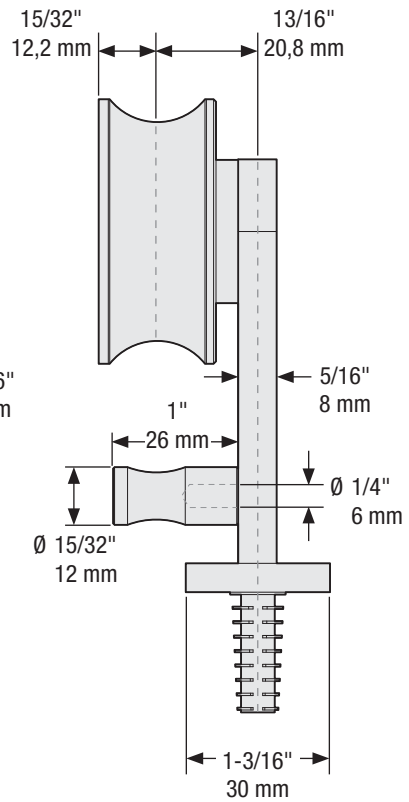

- Fasteners: (4) Screw,
1/4" x 3-1/8" Long, Self Tapping
(4) Wall Bracket
(4) Spacer
(2) End Cap

Track

Revision	1	DO NOT SCALE	922	N186-962
Date	June 2015	Dimensions are nominal and subject to change.	Family No.	SKU
		©2015 Spectrum Brands, Inc.	Decorative Interior Sliding Door Hardware	
			Description	

Fasteners: (2) Hex Screw,
M6 x 1-3/16" Long, Countersunk
(2) Nut, M6 x 1" Long
(1) Anti-Rise Pin
(1) Hex Screw,
M6 x 15/32" Long, Countersunk

Hanger

Revision	1	DO NOT SCALE	922	N186-962
Date	June 2015	Dimensions are nominal and subject to change.	Family No.	SKU
		©2015 Spectrum Brands, Inc.	Decorative Interior Sliding Door Hardware	
			Description	

Ø 5/16"
8 mm

Door Stop

Fasteners: (1) Set Screw,
5/16" x 5/16" Long

Revision	1	DO NOT SCALE	Family No.	922	SKU	N186-962
Date	June 2015	Dimensions are nominal and subject to change.	Decorative Interior Sliding Door Hardware			
		©2015 Spectrum Brands, Inc.	Description			

Fasteners: (4) Phillips Screw,
5/32" x 1" Long, Self Tapping
(4) Anchor, 5/16", Plastic

Double Floor Guide

Revision	1	DO NOT SCALE	922	N186-962
Date	June 2015	Dimensions are nominal and subject to change.	Family No.	SKU
		©2015 Spectrum Brands, Inc.	Decorative Interior Sliding Door Hardware	
			Description	