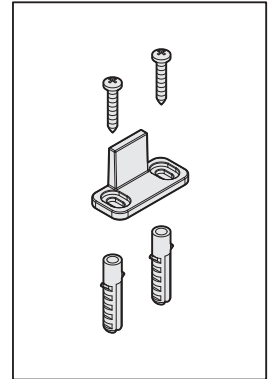

- Fasteners: (4) Screw,
1/4" x 3-1/8" Long, Self Tapping
(4) Wall Bracket
(4) Spacer
(2) End Cap

Track

Revision	1	DO NOT SCALE	922	N186-962
Date	June 2015	Dimensions are nominal and subject to change.	Family No.	SKU
		©2015 Spectrum Brands, Inc.	Decorative Interior Sliding Door Hardware	
			Description	

Fasteners: (2) Hex Screw,
M6 x 1-3/16" Long, Countersunk
(2) Nut, M6 x 1" Long
(1) Anti-Rise Pin
(1) Hex Screw,
M6 x 15/32" Long, Countersunk

Hanger

Revision	1	DO NOT SCALE	922	N186-962
Date	June 2015	Dimensions are nominal and subject to change.	Family No.	SKU
		©2015 Spectrum Brands, Inc.	Decorative Interior Sliding Door Hardware	
			Description	

Ø 5/16"
8 mm

Door Stop

Fasteners: (1) Set Screw,
5/16" x 5/16" Long

Revision	1	DO NOT SCALE	Family No.	922	SKU	N186-962
Date	June 2015	Dimensions are nominal and subject to change.	Decorative Interior Sliding Door Hardware			
		©2015 Spectrum Brands, Inc.	Description			

Fasteners: (4) Phillips Screw,
5/32" x 1" Long, Self Tapping
(4) Anchor, 5/16", Plastic

Double Floor Guide

Revision	1	DO NOT SCALE	922	N186-962
Date	June 2015	Dimensions are nominal and subject to change.	Family No.	SKU
		©2015 Spectrum Brands, Inc.	Decorative Interior Sliding Door Hardware	
			Description	