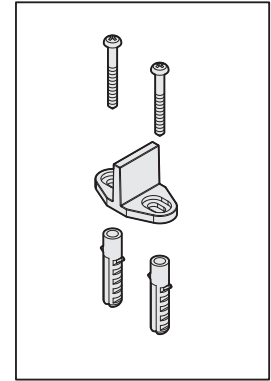

Fasteners: (2) Hex Screw,
M6 x 1-3/16" Long, Countersunk
(2) Nut, M6 x 1" Long
(1) Anti-Rise Pin
(1) Hex Screw,
M6 x 15/32" Long, Countersunk

Hanger

Revision	1	DO NOT SCALE	922	N186-962
Date	June 2015	Dimensions are nominal and subject to change.	Family No.	SKU
		©2015 Spectrum Brands, Inc.	Decorative Interior Sliding Door Hardware	
			Description	

Ø 5/16"
8 mm

Door Stop

Fasteners: (1) Set Screw,
5/16" x 5/16" Long

Revision	1	DO NOT SCALE	Family No.	922	SKU	N186-962
Date	June 2015	Dimensions are nominal and subject to change.	Decorative Interior Sliding Door Hardware			
		©2015 Spectrum Brands, Inc.	Description			

Fasteners: (4) Phillips Screw,
5/32" x 1" Long, Self Tapping
(4) Anchor, 5/16", Plastic

Double Floor Guide

Revision	1	DO NOT SCALE	922	N186-962
Date	June 2015	Dimensions are nominal and subject to change.	Family No.	SKU
		©2015 Spectrum Brands, Inc.	Decorative Interior Sliding Door Hardware	
			Description	

Fasteners: (2) Phillips Screw,
5/32" x 1-3/8" Long, Self Tapping
(2) Anchor, 5/16", Plastic

Single Floor Guide

Revision	1	DO NOT SCALE	922	N186-962
Date	June 2015	Dimensions are nominal and subject to change.	Family No.	SKU
		©2015 Spectrum Brands, Inc.	Decorative Interior Sliding Door Hardware	
			Description	