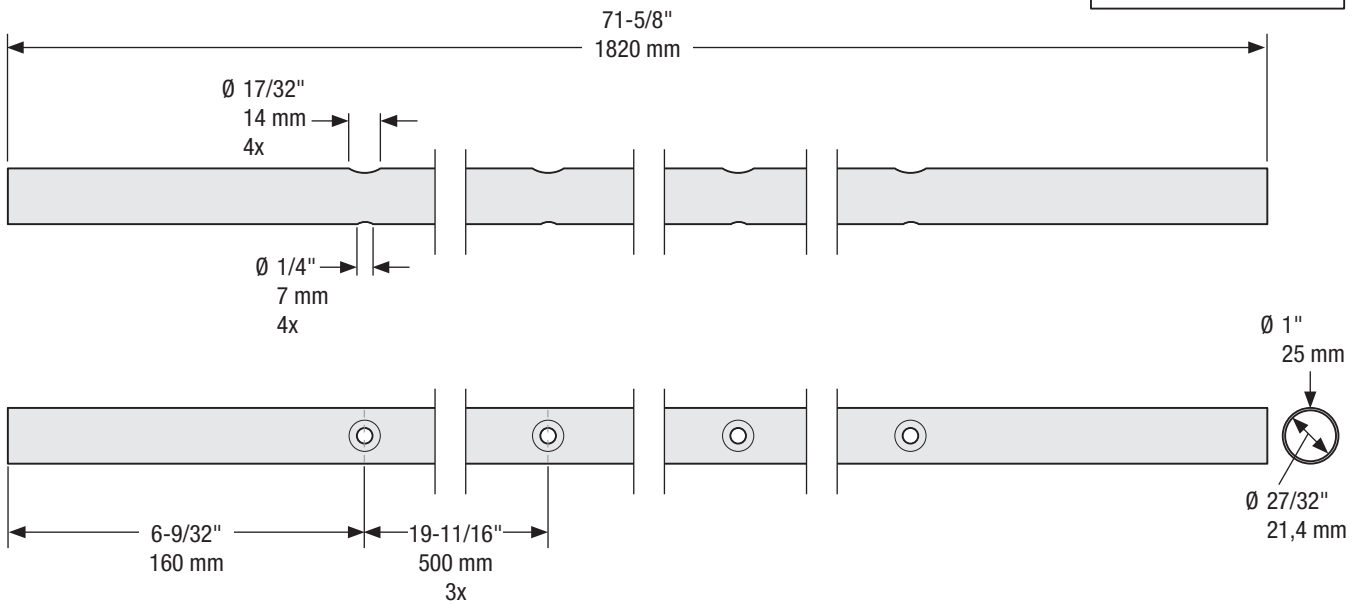

Material: Stainless Steel
Finish: Stainless Steel

Revision	1	DO NOT SCALE	922	N186-962
Date	June 2015	Dimensions are nominal and subject to change.	Family No.	SKU
		©2015 Spectrum Brands, Inc.	Decorative Interior Sliding Door Hardware	
			Description	

- Fasteners: (4) Screw,
1/4" x 3-1/8" Long, Self Tapping
(4) Wall Bracket
(4) Spacer
(2) End Cap

Track

Revision	1	DO NOT SCALE	922	N186-962
Date	June 2015	Dimensions are nominal and subject to change.	Family No.	SKU
		©2015 Spectrum Brands, Inc.	Decorative Interior Sliding Door Hardware	
			Description	

Fasteners: (2) Hex Screw,
M6 x 1-3/16" Long, Countersunk
(2) Nut, M6 x 1" Long
(1) Anti-Rise Pin
(1) Hex Screw,
M6 x 15/32" Long, Countersunk

Hanger

Revision	1	DO NOT SCALE	922	N186-962
Date	June 2015	Dimensions are nominal and subject to change.	Family No.	SKU
		©2015 Spectrum Brands, Inc.	Decorative Interior Sliding Door Hardware	
			Description	

Fasteners: (4) Phillips Screw,
5/32" x 1" Long, Self Tapping
(4) Anchor, 5/16", Plastic

Double Floor Guide

Revision	1	DO NOT SCALE	922	N186-962
Date	June 2015	Dimensions are nominal and subject to change.	Family No.	SKU
		©2015 Spectrum Brands, Inc.	Decorative Interior Sliding Door Hardware	
			Description	